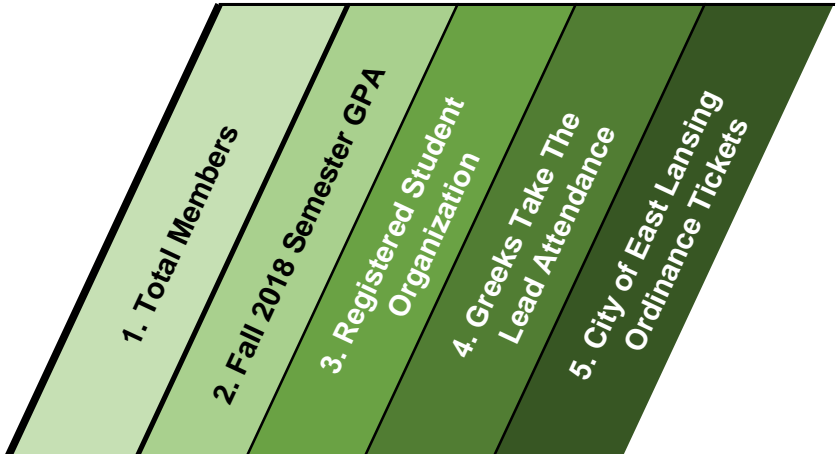

Fall 2018 Fraternity Sorority Community Card

- 1- Total members reported to Michigan State Fraternity & Sorority Life.
- 2- The Fall 2018 Semester Grade Point Average for each chapter.
- 3- Is a Registered Student Organization at Michigan State University.
- 4- Full Completion of the 'Greeks Take The Lead' mandatory workshops on sexual violence.
- 5- City Ordinance tickets issued by the City of East Lansing.

	1. Total Members	2. Fall 2018 Semester GPA	3. Registered Student Organization	4. Greeks Take The Lead Attendance	5. City of East Lansing Ordinance Tickets
alpha Kappa Delta Phi	22	3.120	Yes	Yes	0
Delta Lambda Phi	17	3.230	Yes	Yes	0
Delta Tau Lambda	9	2.550	Yes	Yes	0
Kappa Delta Chi	8	2.980	Yes	Yes	0
Lambda Theta Alpha	14	2.980	Yes	Yes	0
Lambda Theta Phi	9	2.740	Yes	Yes	0
Lambda Phi Epsilon	16	2.540	Yes	Yes	0
Phi Iota Alpha	9	3.290	Yes	Yes	0
Sigma Lambda Beta	7	2.430	Yes	Yes	0
Sigma Lambda Gamma	20	2.990	Yes	Yes	0
Sigma Sigma Rho	3	1.760	Yes	Yes	0
TOTAL	134				0